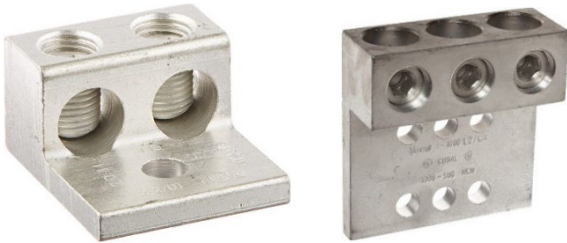

AUTHORIZED AND UNAUTHORIZED DEVICES

Phone: 817.444.3201 ★ tcectexas.com

Authorized Devices

Double Lug and Triple Lug Connectors

Unauthorized Devices

Polaris Lugs

Solar Back-Fed Breaker

Piercing Connectors