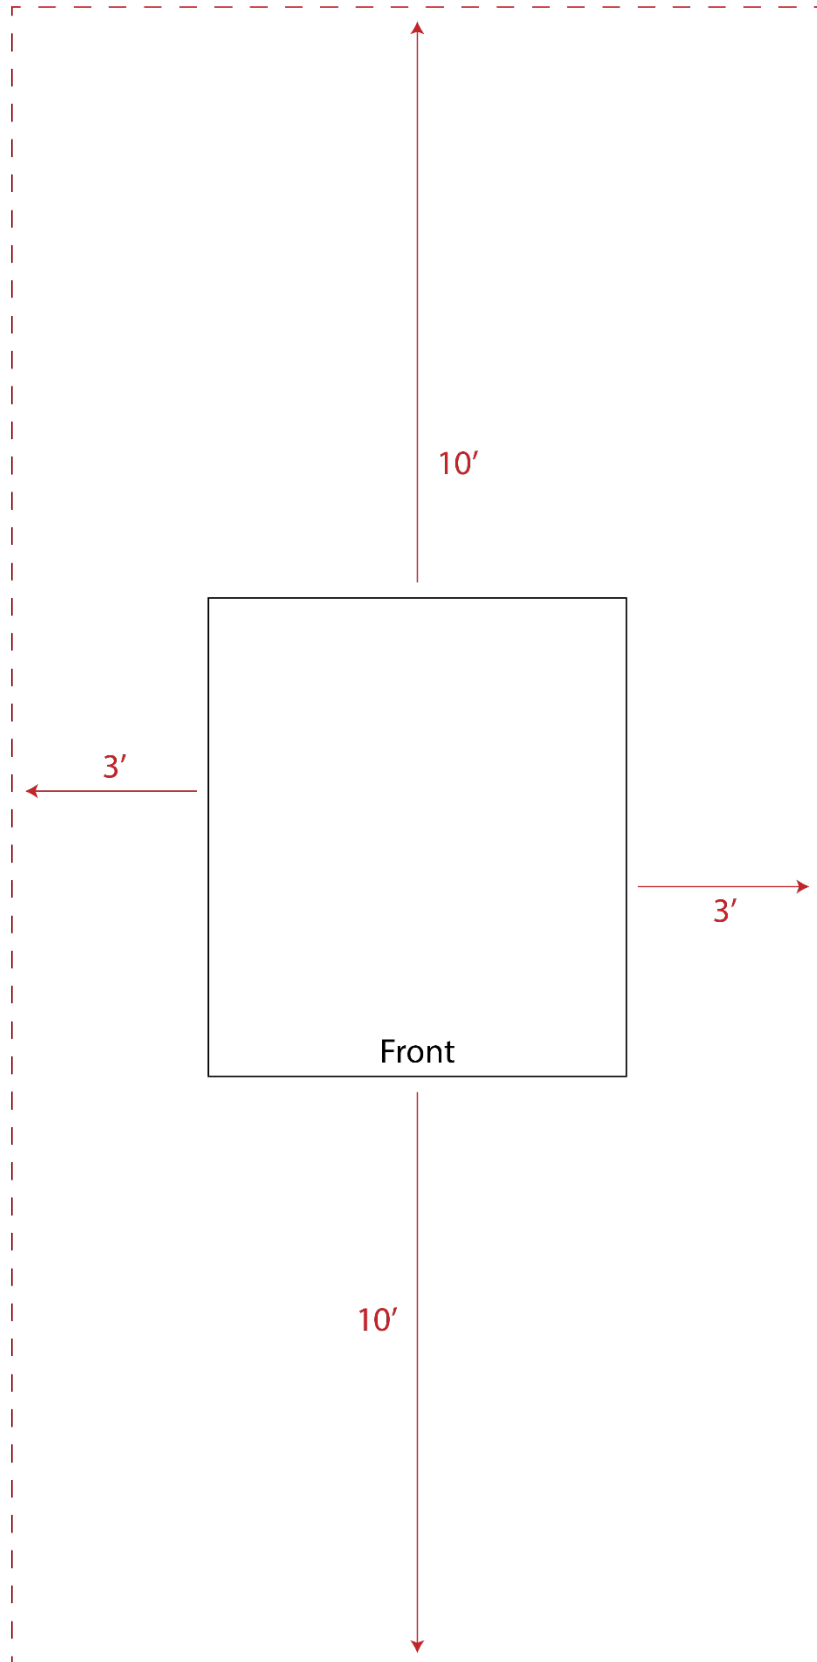

SWITCH GEAR CLEARANCE

Aerial View

Phone: 817.444.3201 ★ tcectexas.com

10 feet of clearance required for front and back of panel.

3 feet of clearance for remaining sides.